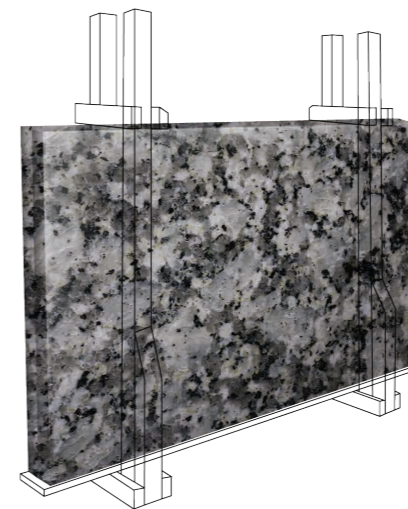

P WHITE

GRANITE

GRANITE