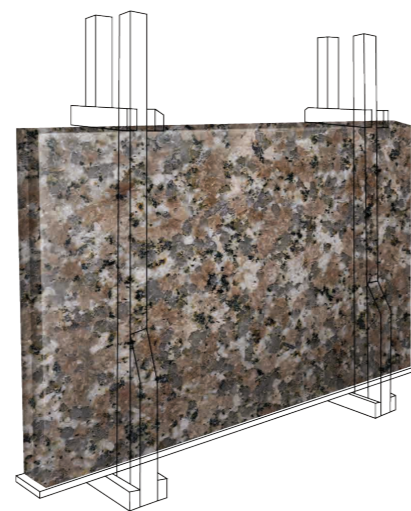

CHEEMA PINK