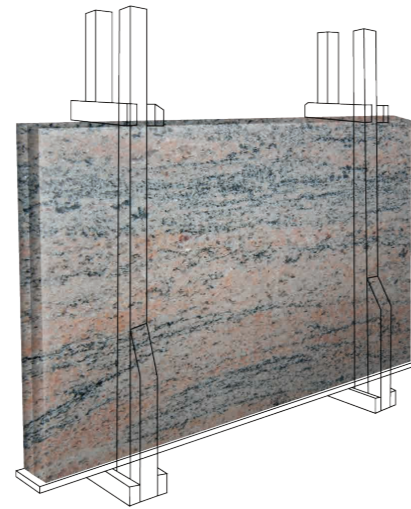

INDIAN JUPRANA