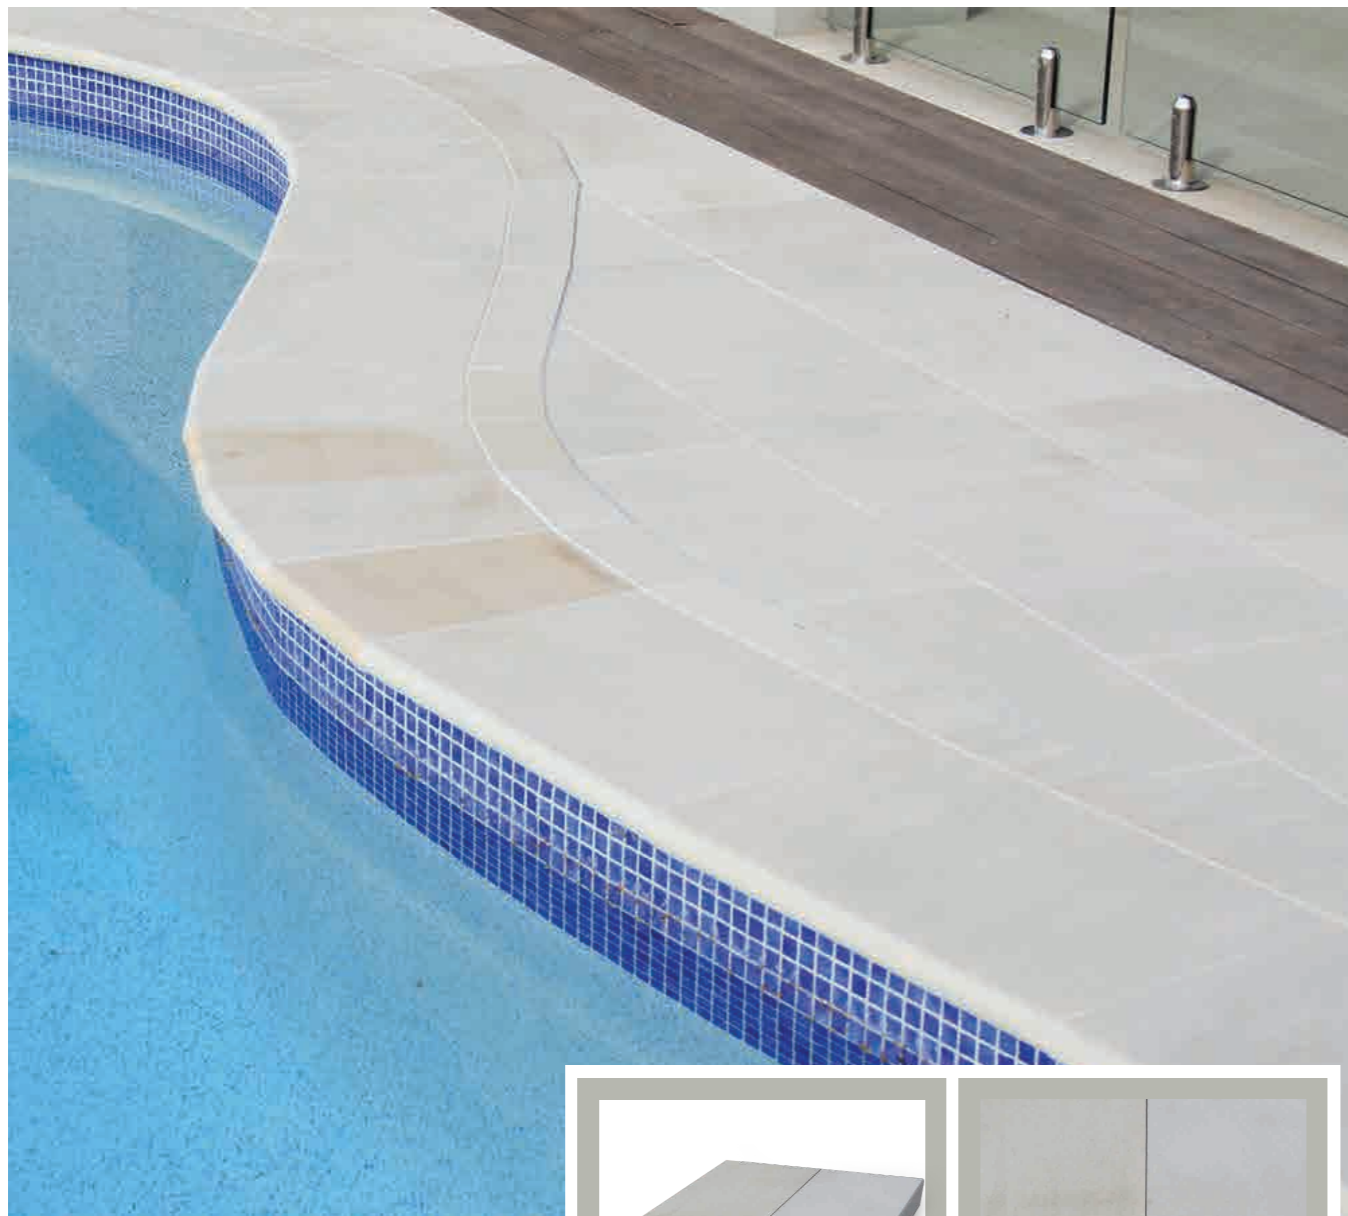

IVORY

SANDSTONE

MINT SANDBLASTED

SANDSTONE