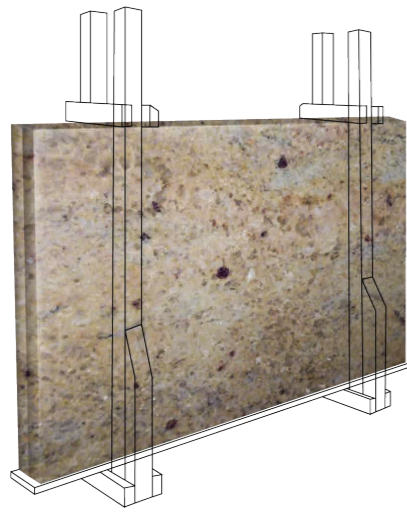

GOLDEN OAK

GRANITE

GRANITE