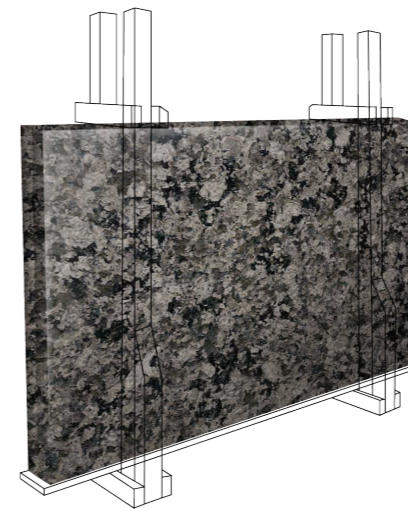

DESERT BROWN