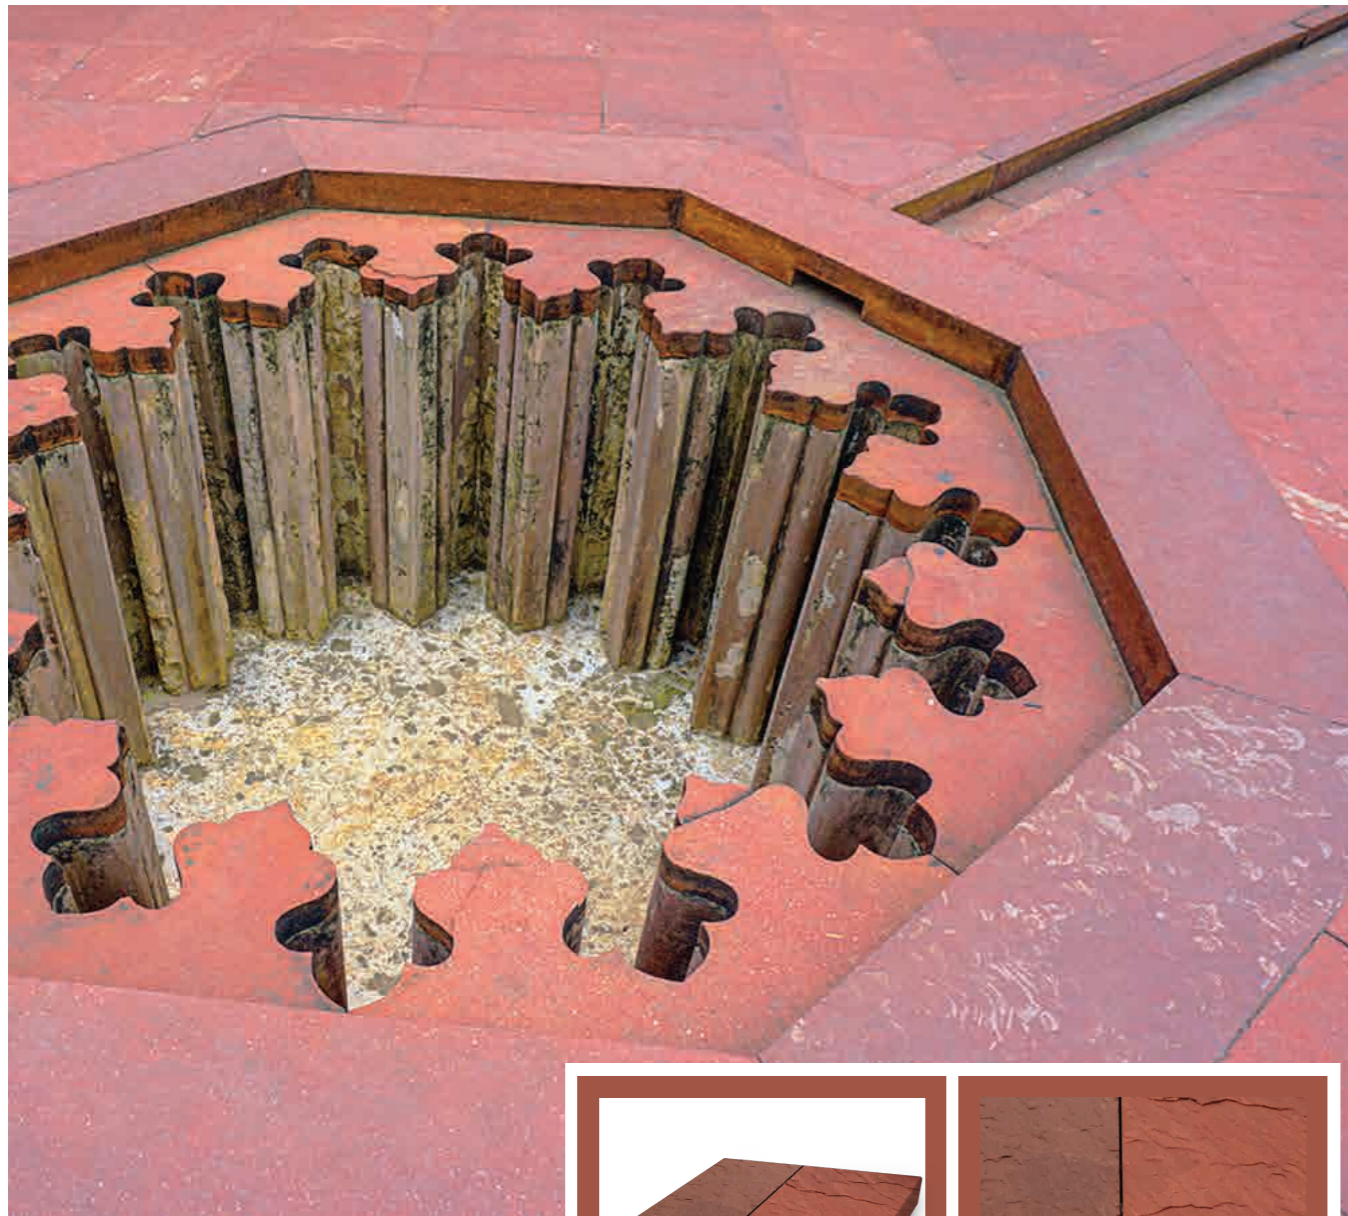

AGRA RED

SANDSTONE

AUTUMN BROWN

SANDSTONE