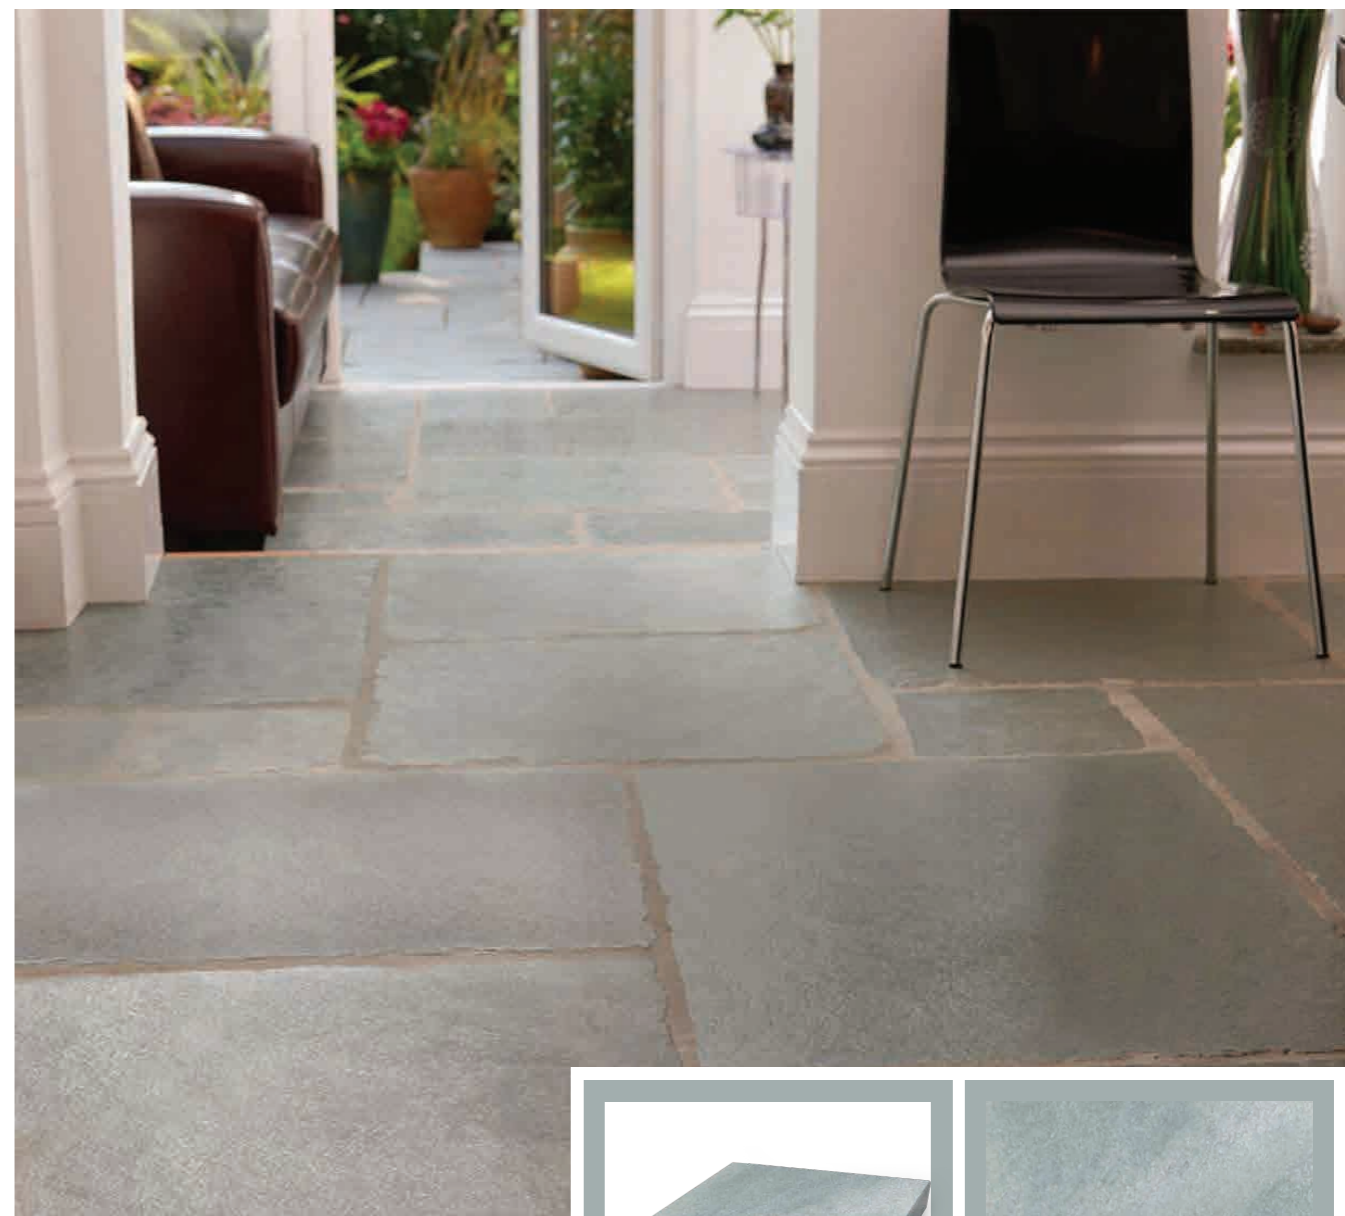

KOTAH BLUE

LIMESTONE