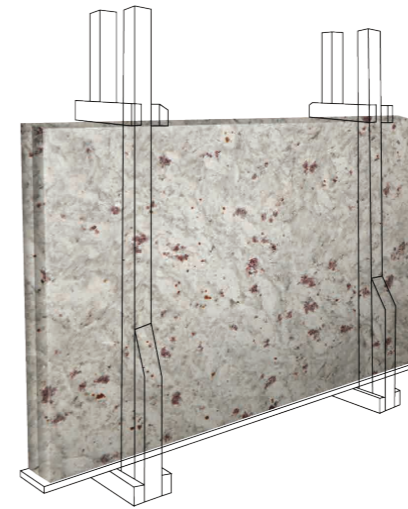

MOON WHITE

GRANITE

GRANITE