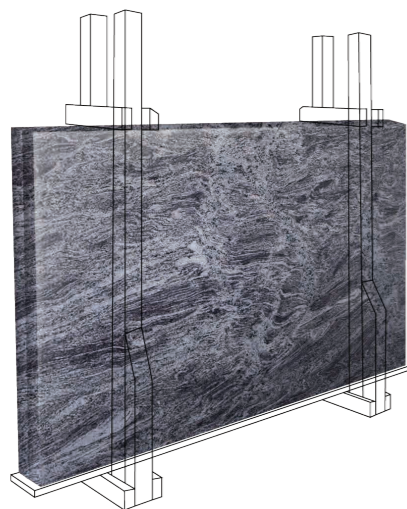

VIZAG BLUE

GRANITE

MARBLE

FANTASY BROWN | GREEN MARBLE | RAINFOREST BROWN | RAINFOREST GREEN