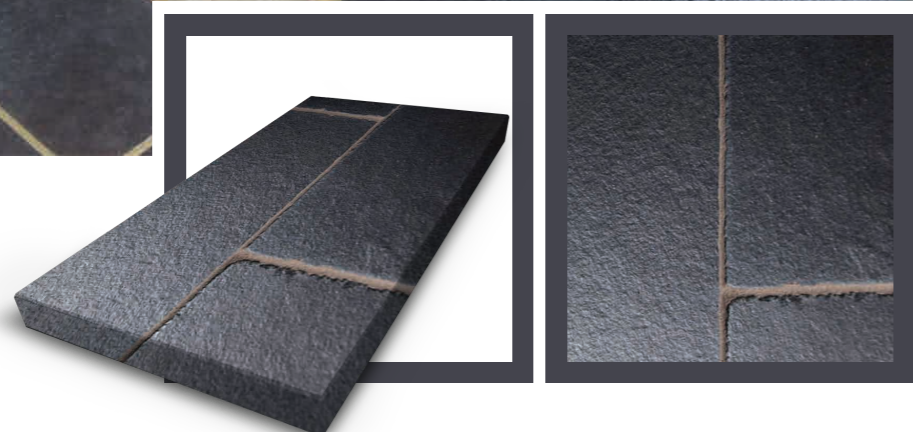

KOTAH BLACK

LIMESTONE