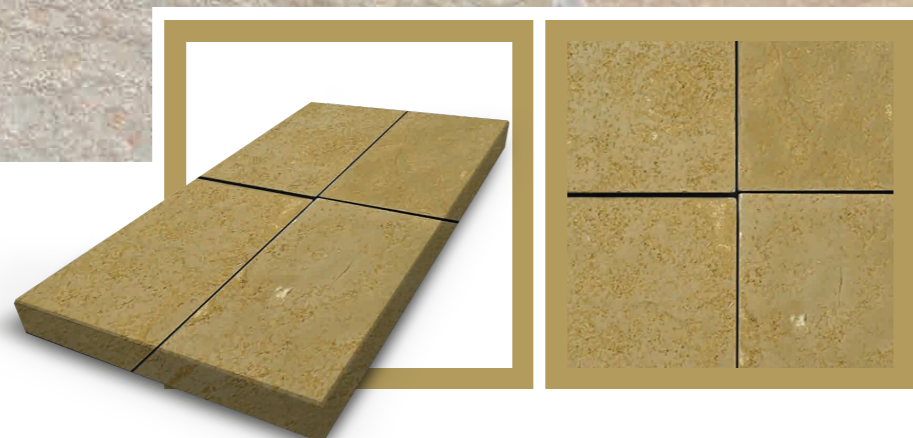

SMOOTH YELLOW

LIMESTONE