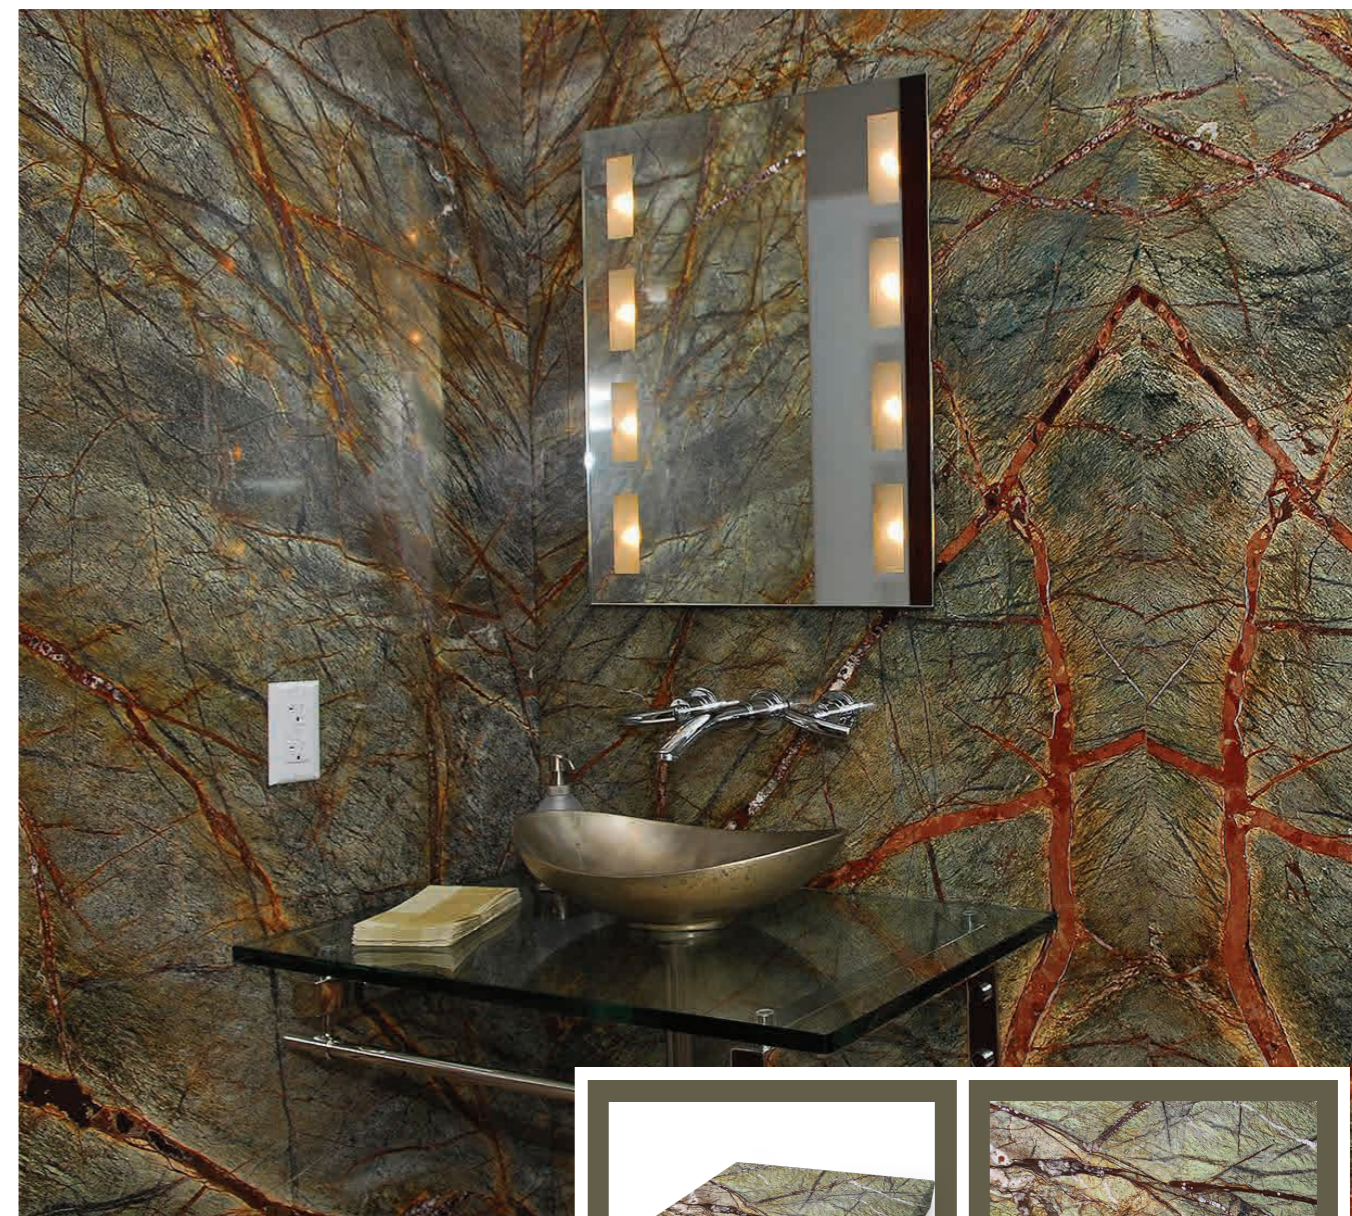

RAINFOREST GREEN