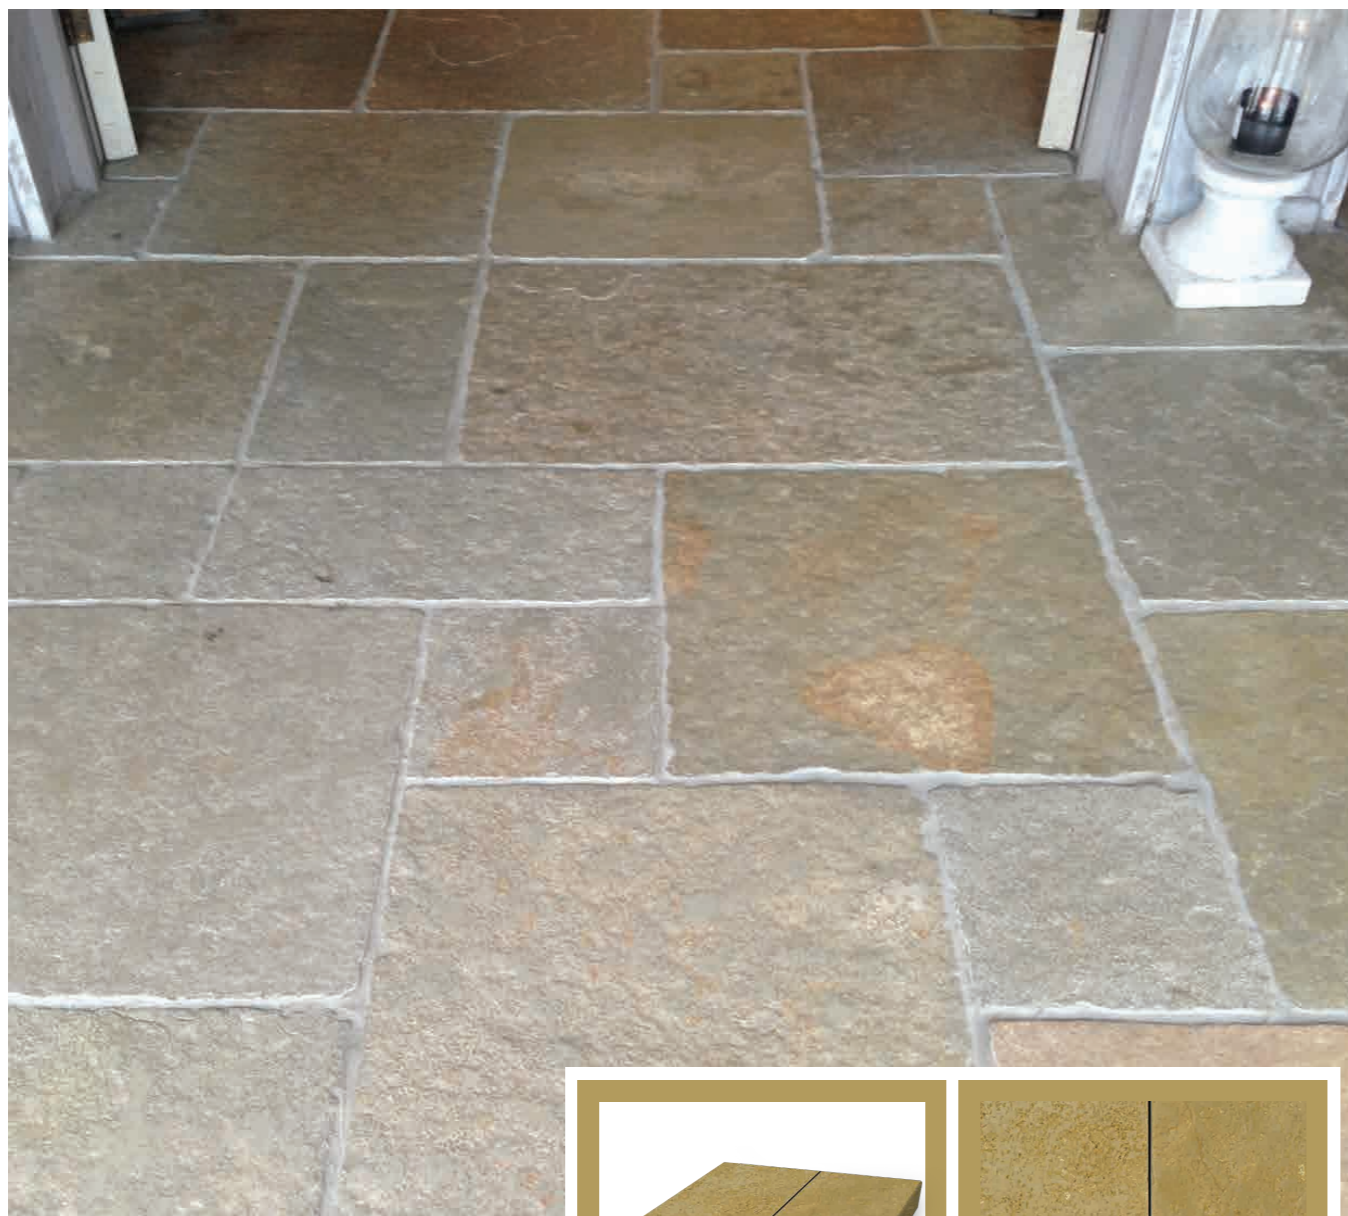

SMOOTH YELLOW

LIMESTONE