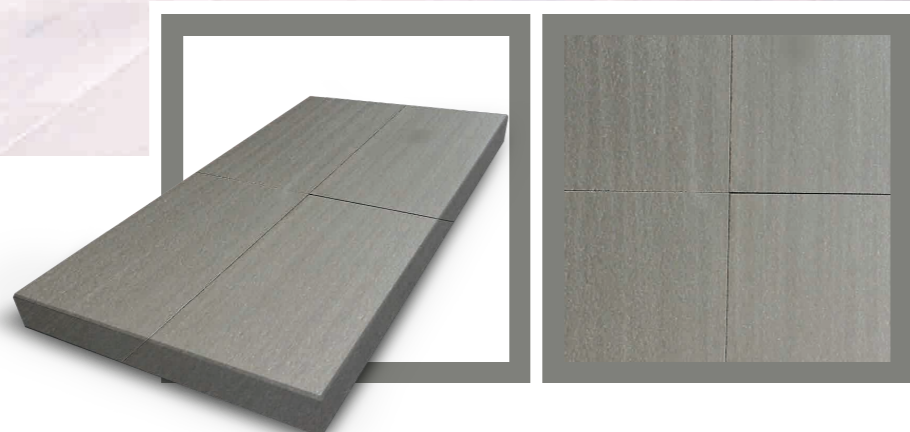

BLAZE GREY

SANDSTONE