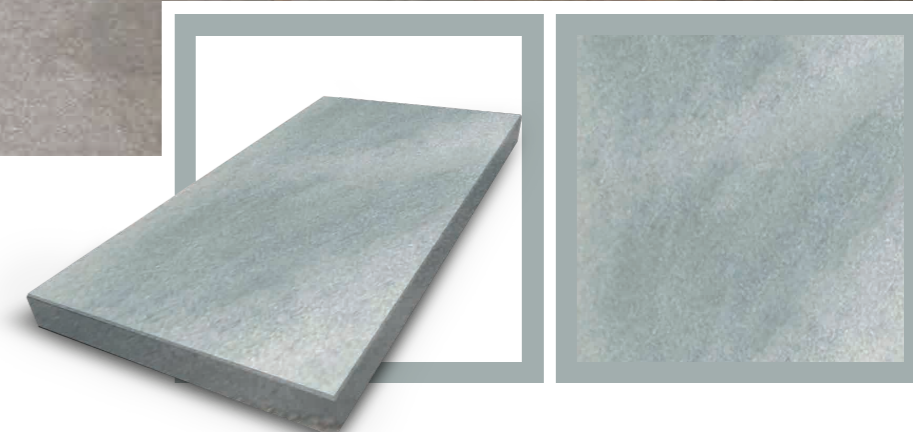

KOTAH BLUE

LIMESTONE