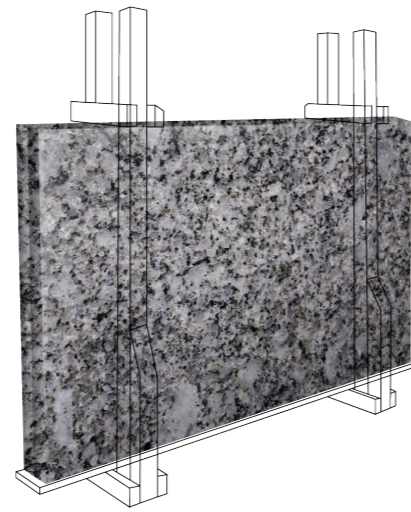

S WHITE

GRANITE

MARBLE

FANTASY BROWN | GREEN MARBLE | RAINFOREST BROWN | RAINFOREST GREEN