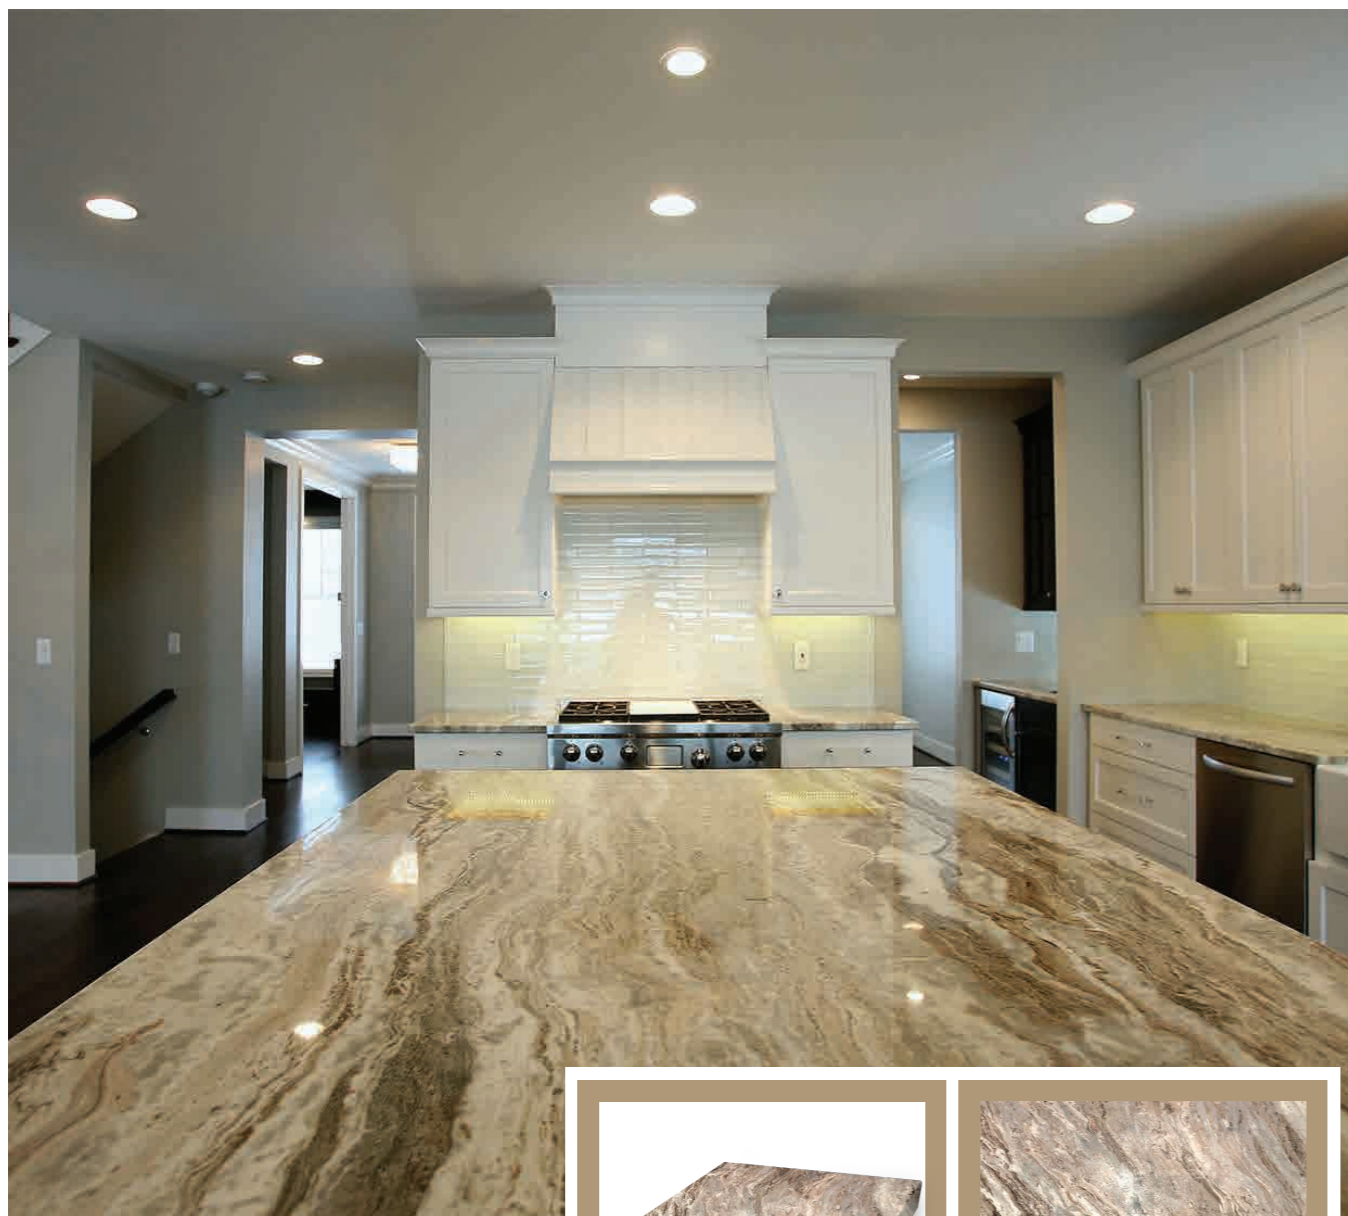

FANTASY BROWN

MARBLE