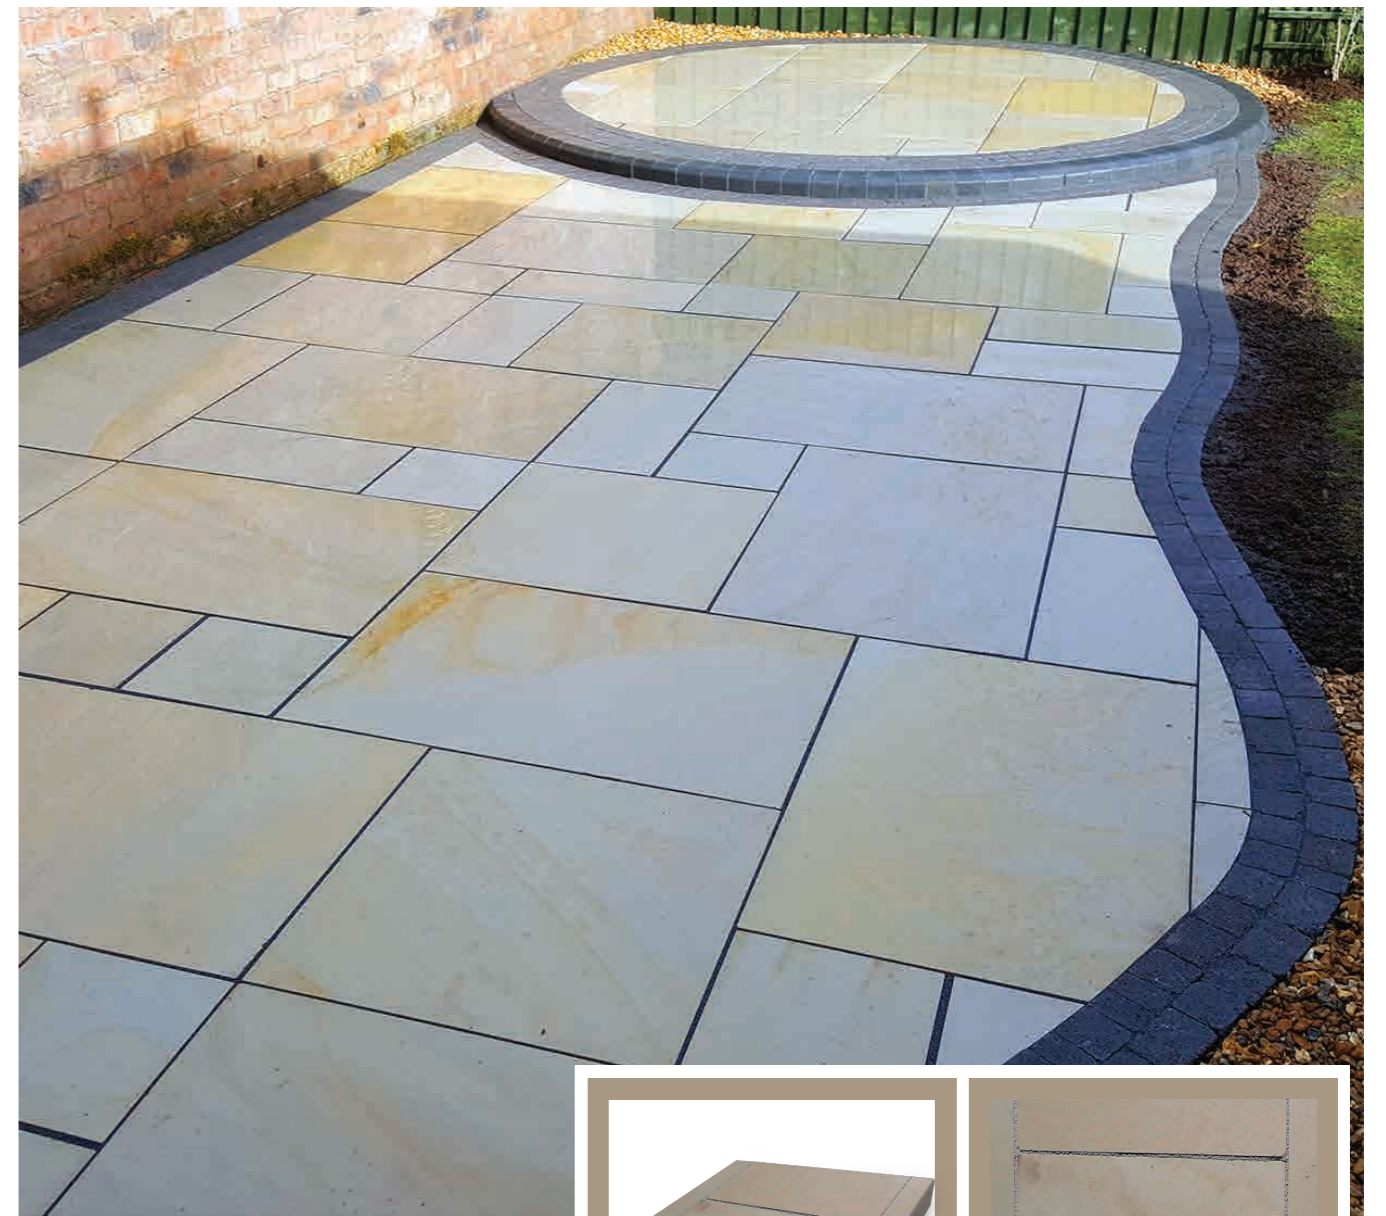

GOLDEN MINT

SANDSTONE