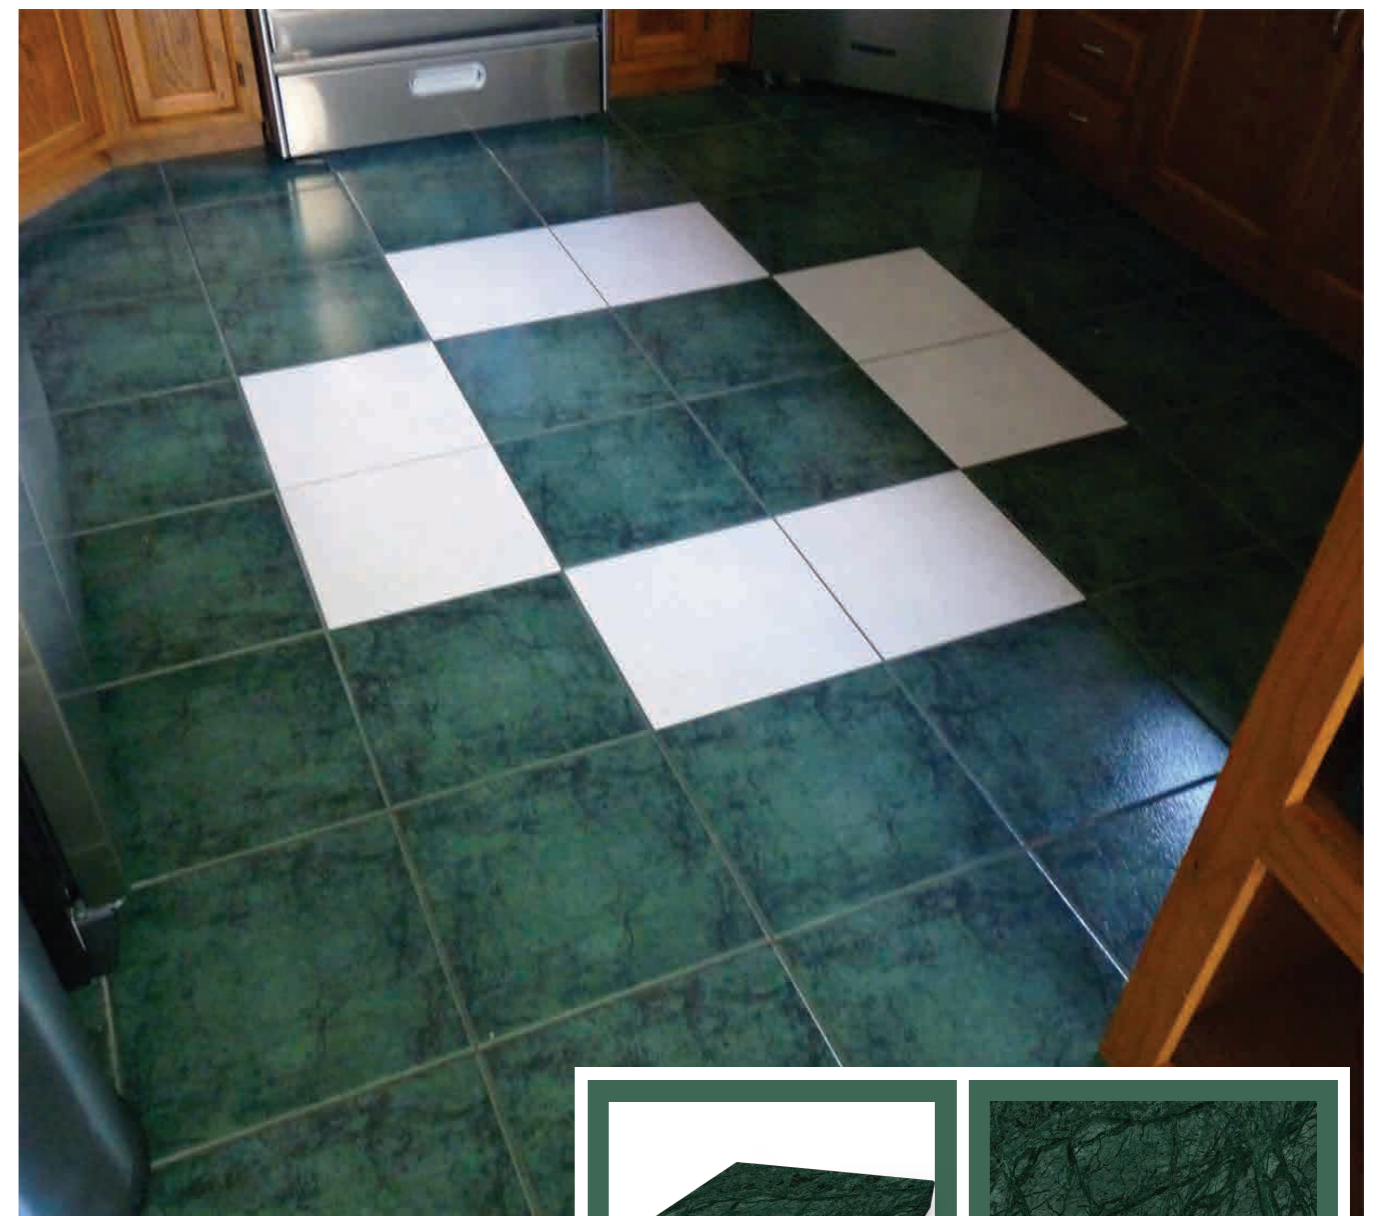

GREEN MARBLE

MARBLE