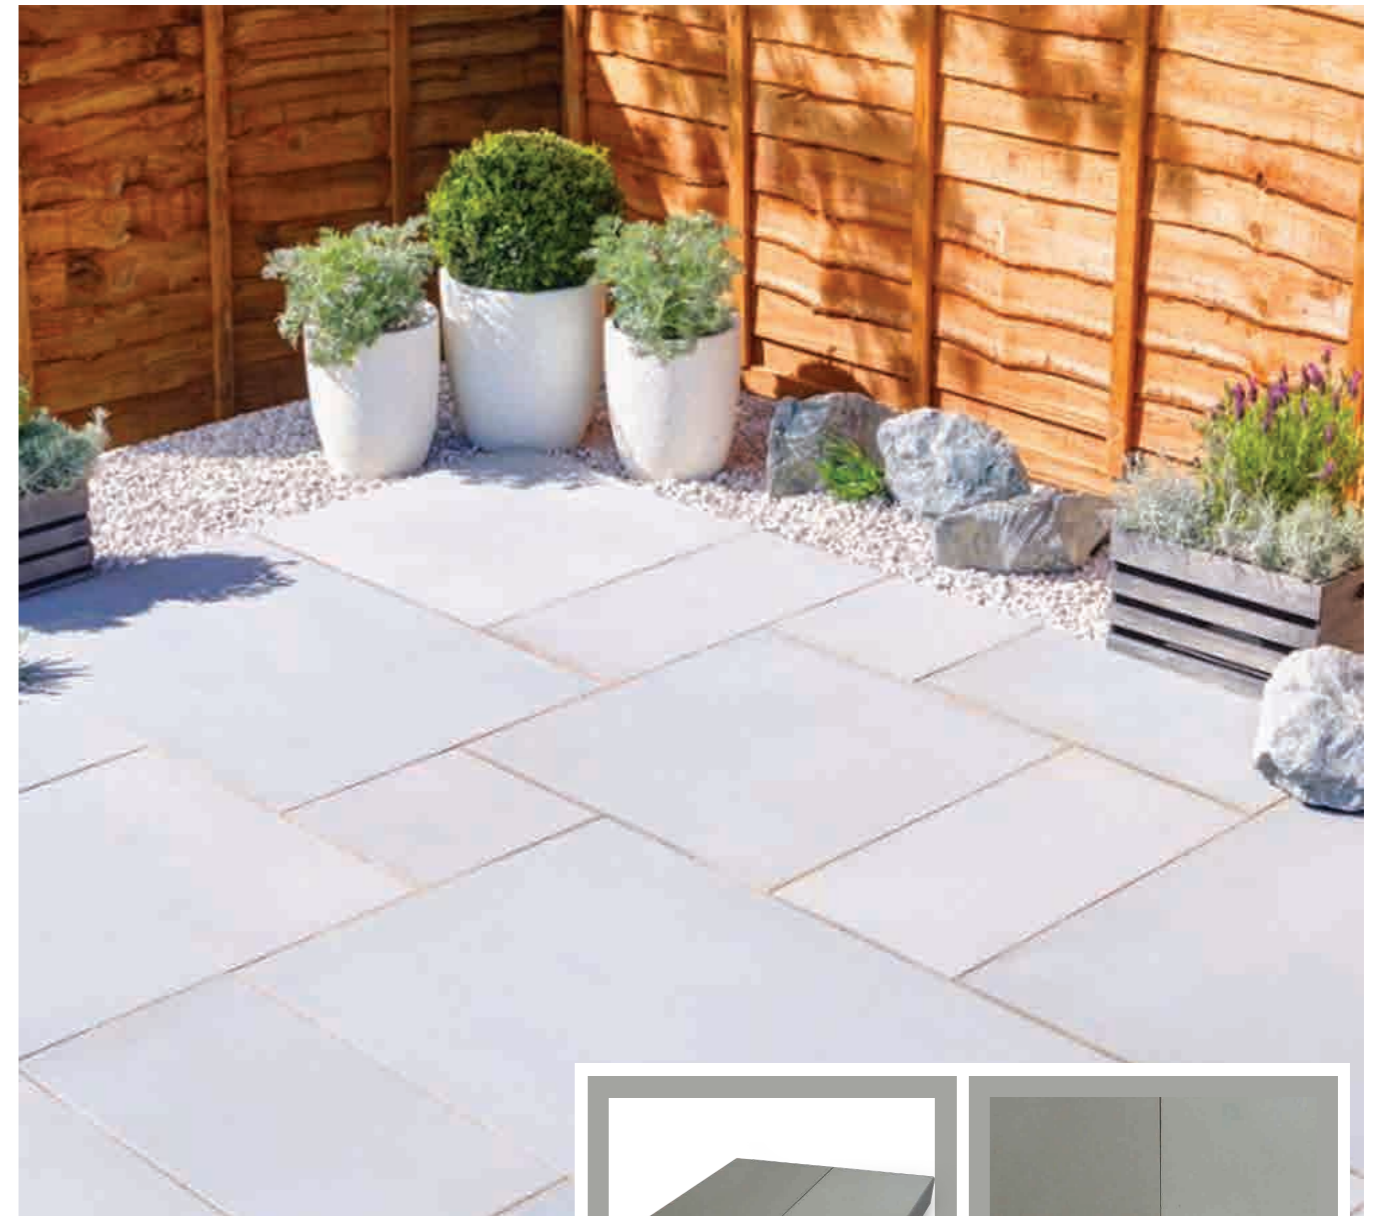

SANDSTONE

SILVERY GREY