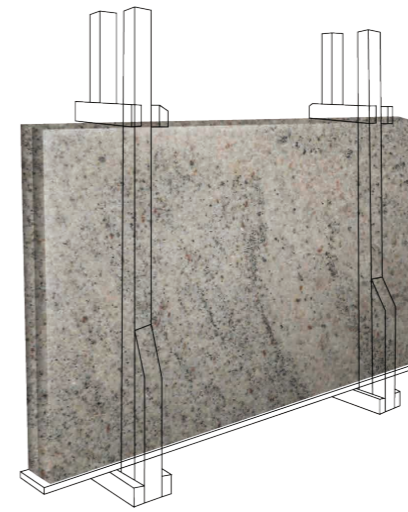

COLOMBO JUPRANA