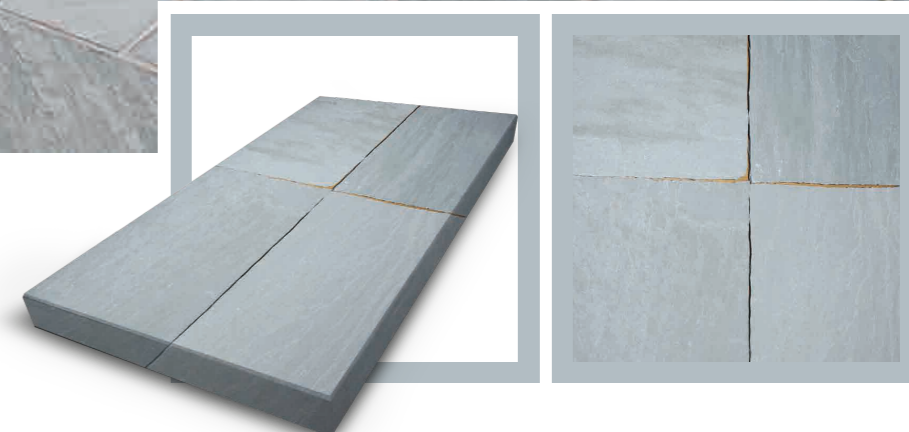

BLUE ICE

SANDSTONE