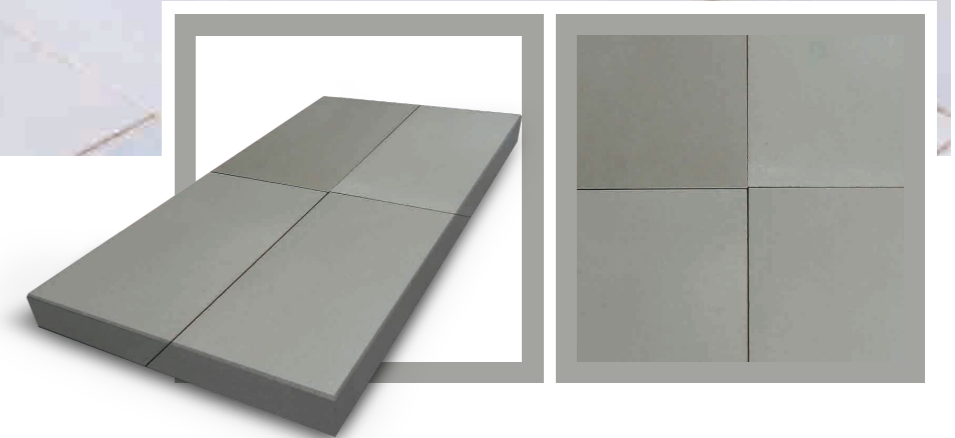

SANDSTONE

SILVERY GREY